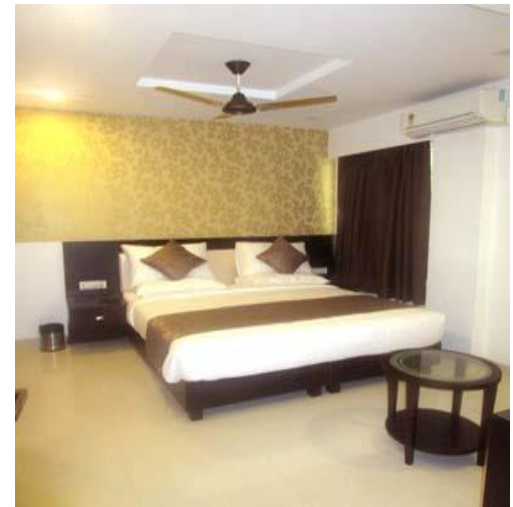

The City Grand having elegant accommodation in Gwalior consists of 27 guest rooms that are designed to please the modern traveler. Each guest room has the much-raved about Dream Bed (customized orthopedic beds with memory foam tops) and a pillow selection for enhanced sleep quality.

ROOM TARIFF

ON CONTINENTAL PLAN	SINGLE	DOUBLE
Deluxe	3,000	3,500
Sup. Deluxe	3,500	4,000
Luxury	4,000	4,500
Extra Bed	500	

All rates on Continental Plan (Breakfast complimentary).

- All Credit & Debit Cards are acceptable
- Special rates are available for corporate house
- Check in Time- 12.00 noon, Check out Time- 11.00 am
- Late check in, Late check out is depends on availability.

ROOM CATEGORIES

Luxury Room

Super Deluxe Room

Deluxe Room

RESTAURANT

The City Grand Hotel restaurant in Gwalior offers its customers good food and good music at the same time. We pride ourselves on our menu being fresh, organic, with the food being prepared in a simple manner in order to satisfy our customers' heart and soul.